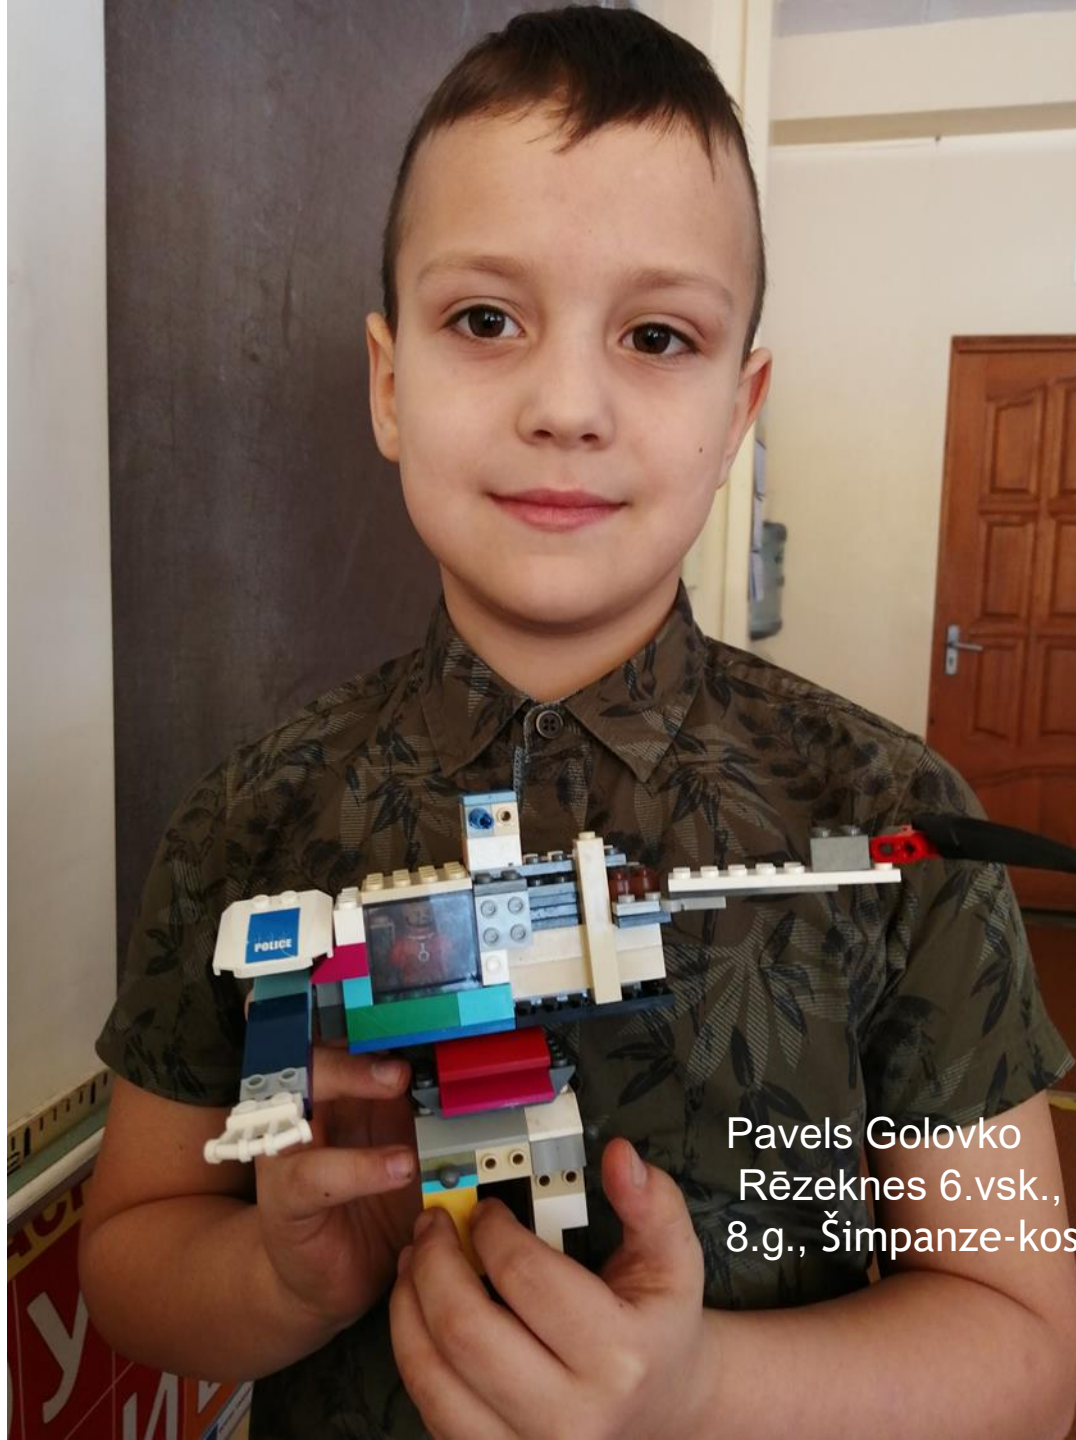

LEGO konstruktoru radošais konkurss “Mans LEGO dzīvnieks”

agita.gailisa@rezekne.lv

2.b klase

Rēzeknes 6.vidusskola

Kl.audz. Jeļena Mišarina

lenami2@inbox.lv

2.B klase
Antonovs Maksims
Burovs Danils
Golovko Pavels
Čerkovskis Artūrs
Fjodorovs Artjoms
Isakins Artjoms
Jaunžeikars Daniils
Kalnina Nikola
Kolesnikovs Dmitrijs
Pavlovs Deniss
Romanova Margarita
Samodurovs Dmitrijs
Saško Sofija
Sļadzevska Emiljana
Stepanova Jelizaveta
Sujedova Anisija
Ščeglova Darja
Tihomirova Liana
Vindačs Artjoms

Romanova Margarita
Rēzeknes 6.vsk.,
8.g., Astonkājis

Fjodorovs Artjoms ,
Rēzeknes 6.vsk.,
8.g., Lauva ceļo ar helikopteru

Pavlovs Deniss ,
Rēzeknes 6.vsk.,
8.g., Briežu sportists

Pavels Golovko
Rēzeknes 6.vsk.,
8.g., Šimpanze-kosmonauts

Samodurovs Dmitrijs,
Rēzeknes 6.vsk.,
8.g., Suņu būda

Kolesnikovs Dmitrijs,
Rēzeknes 6.vsk.,
7.g., Tīģeris uz veltniem

A young girl with brown hair and blue eyes, wearing a grey sweater with a red collar and a black necklace, is holding a LEGO construction. The construction is a rectangular enclosure with a yellow floor, a brown giraffe in the center, and a white door on the left. There are several small LEGO minifigures around the enclosure. The background shows a classroom with a chalkboard, a wooden door, and a bulletin board.

Anisija Sujedova,
Rēzeknes 6.vsk.,
7.g., Zooloģiskajā dārzā pie žirafes

A young boy with dark hair, wearing a yellow turtleneck sweater, is holding a LEGO construction. The construction is a duck farm with a white fence, a blue duck, and a red and white structure. There are several small LEGO minifigures around the construction. The background shows a classroom with a wooden door, a bulletin board, and a sink.